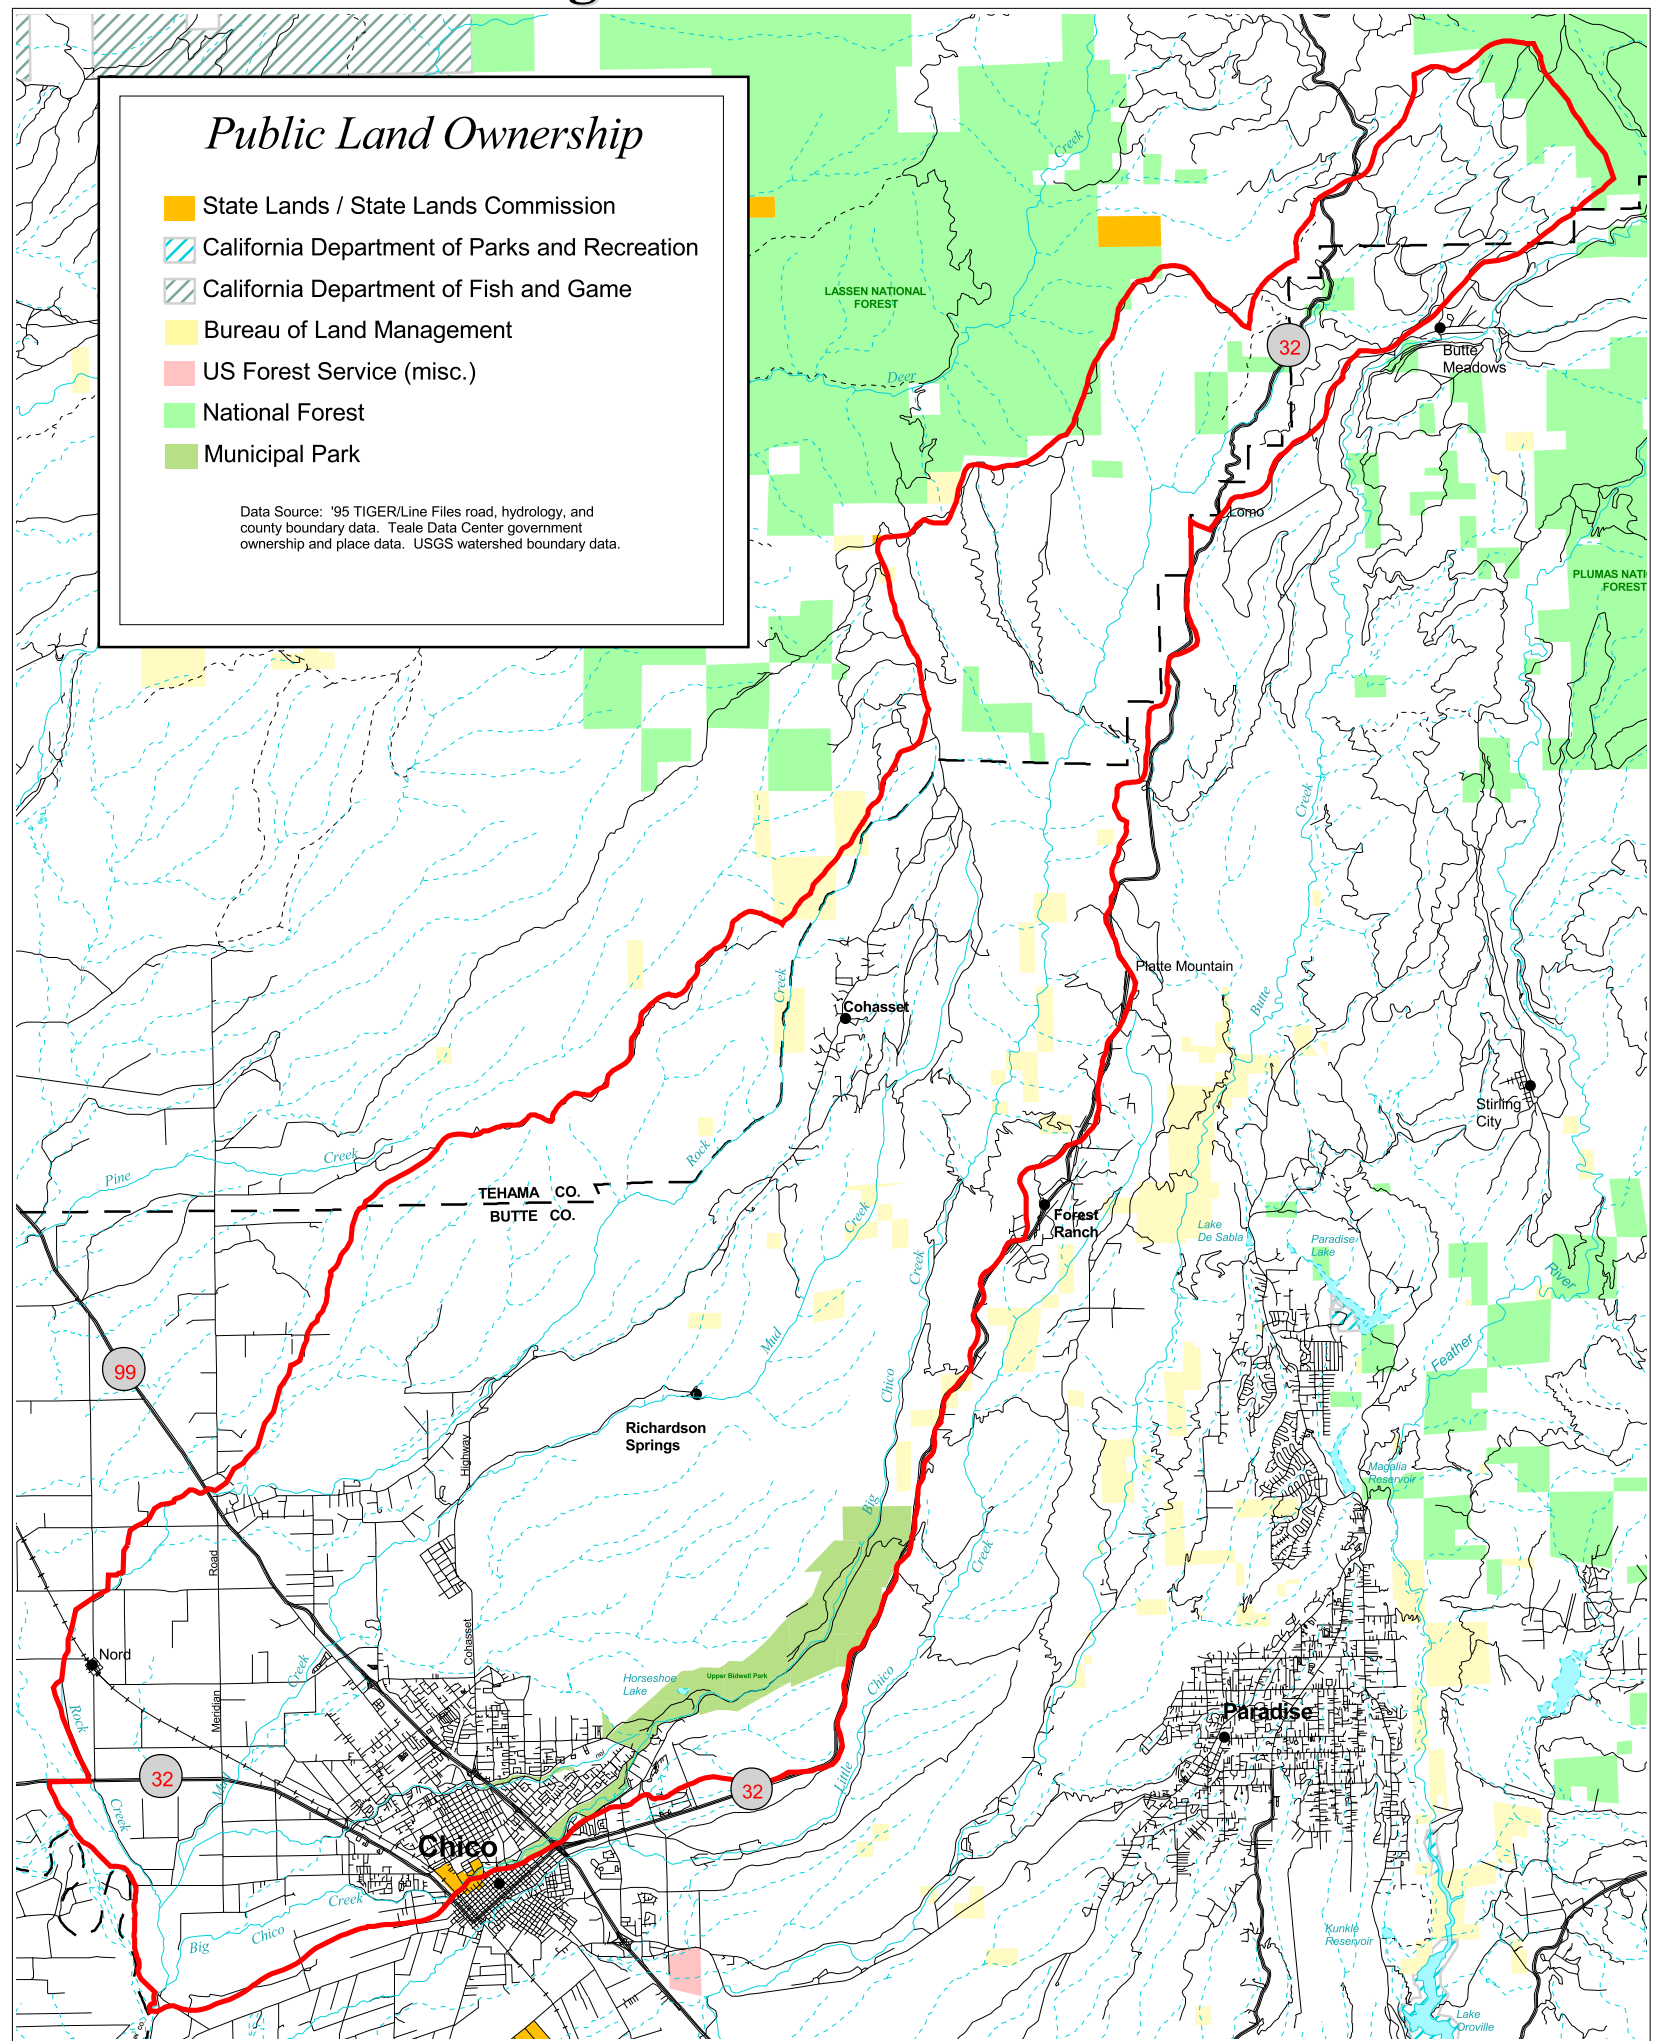

Big Chico Creek Watershed

Public Land Ownership

- State Lands / State Lands Commission
- California Department of Parks and Recreation
- California Department of Fish and Game
- Bureau of Land Management
- US Forest Service (misc.)
- National Forest
- Municipal Park

Data Source: '95 TIGER/Line Files road, hydrology, and county boundary data. Teale Data Center government ownership and place data. USGS watershed boundary data.

- Highway, Interstate, Major Road
- Railroad
- Major River
- Watershed Boundary
- Road
- Trail
- Minor River
- County Line

1:192000

0 1 2 3 4 Miles

Prepared February 14, 2000